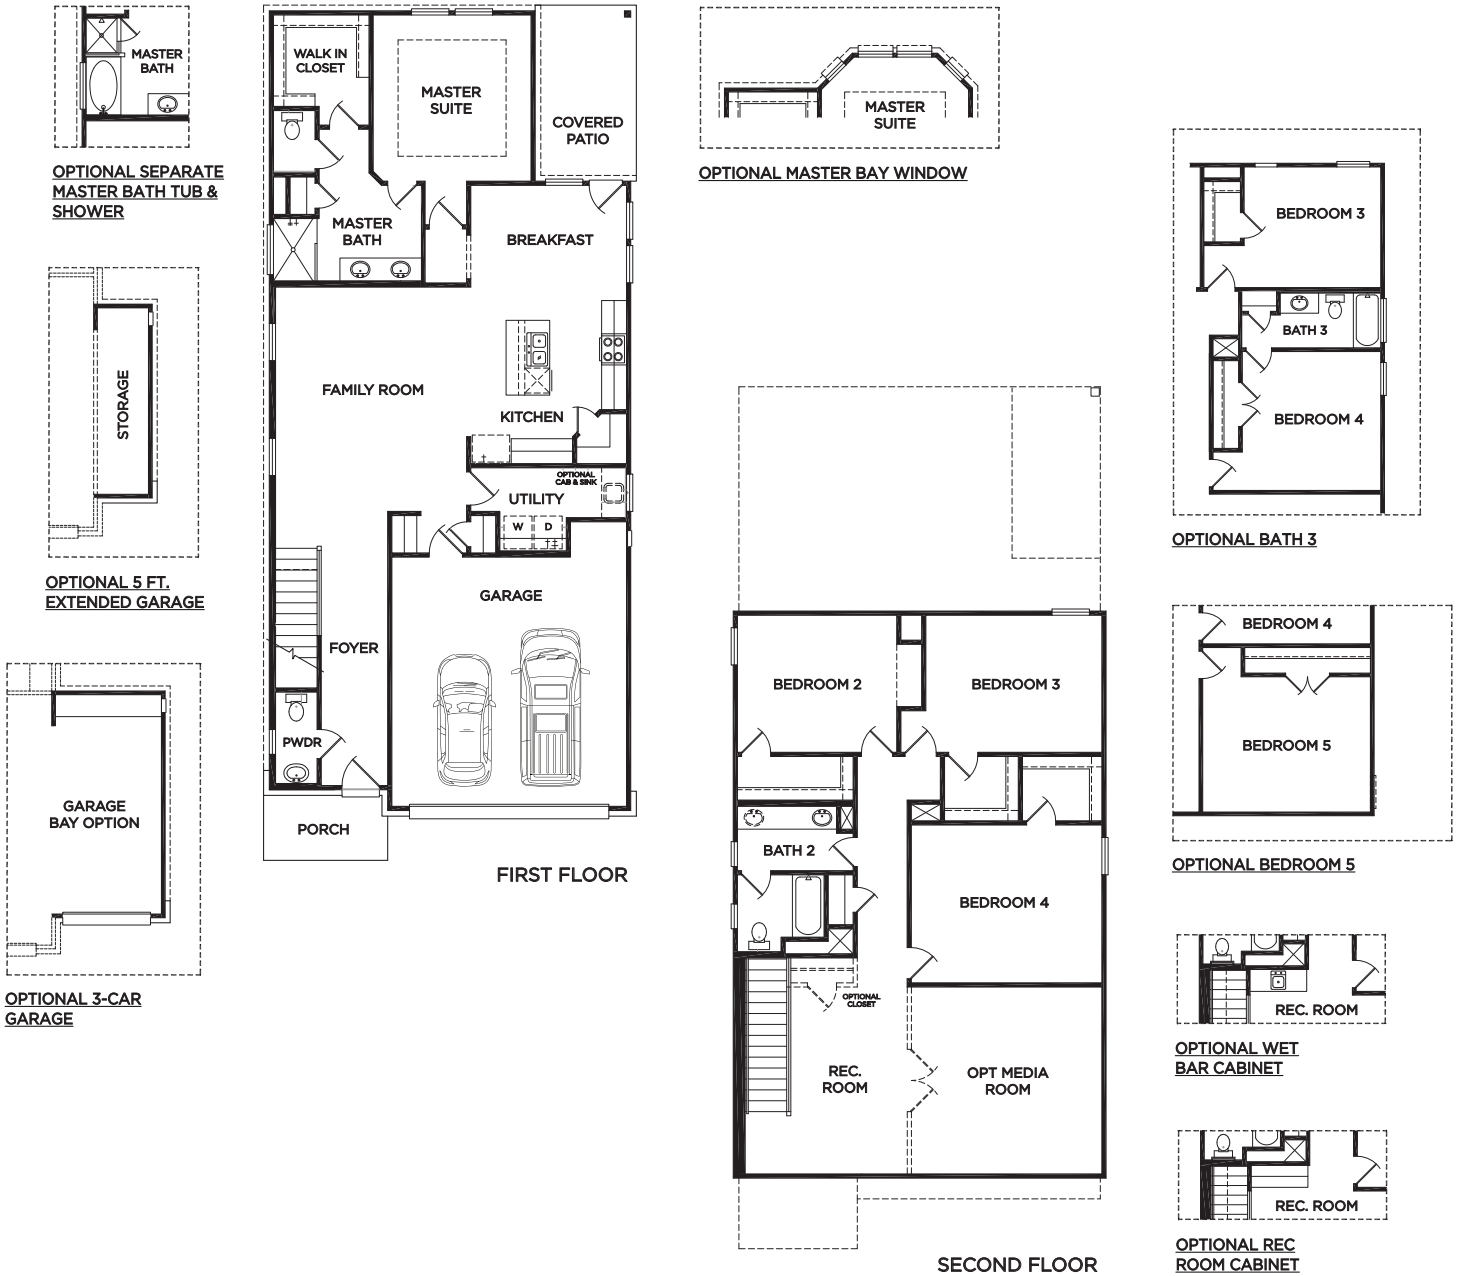

The Sullivan

Freedom
SERIES

ELEVATION B

ELEVATION A

ELEVATION B

ELEVATION C

ELEVATION A (with stone)

ELEVATION B (with stone)

ELEVATION C (with stone)

Approximate Square Footage: 2587

4 Bedrooms /2.5 Baths

Large Upstairs Gameroom

Optional Bathroom 3

Optional Media Room

Optional Bedroom 5

The Sullivan