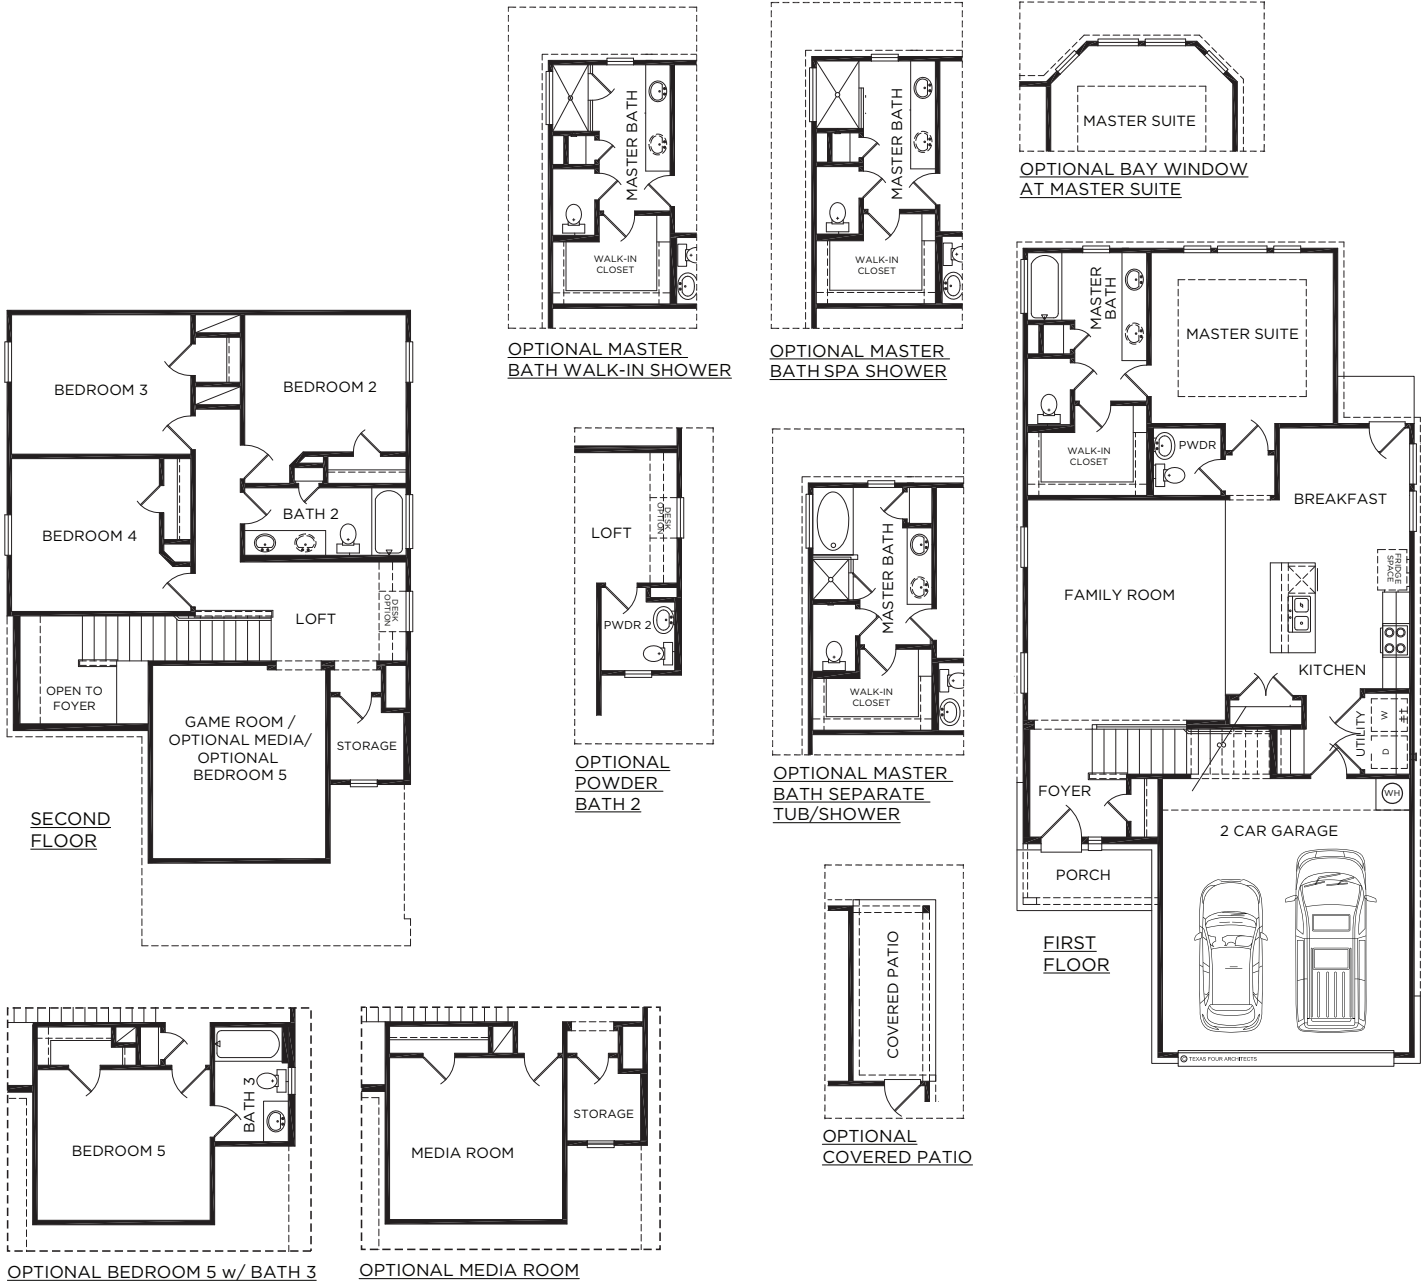

*The Lexington*

*Freedom*  
SERIES

ELEVATION A

ELEVATION B

ELEVATION C

ELEVATION A (with stone)

ELEVATION B (with stone)

ELEVATION C (with stone)

Approximate Square Footage: 2096

4 Bedrooms / 2.5 Baths

Upstairs Gameroom and Loft

Optional Media Room

Optional Bedroom 5 with Bath 3

## The Lexington