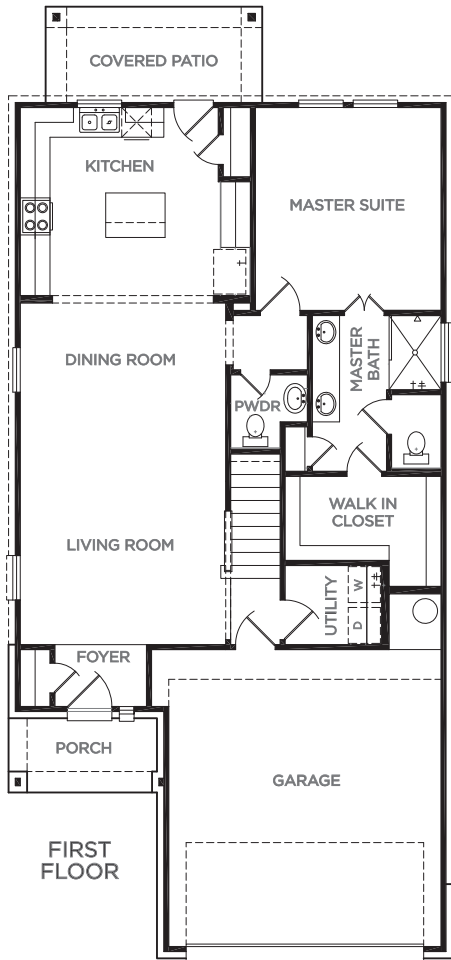

The Chesapeake

Freedom
SERIES

ELEVATION C

ELEVATION A

ELEVATION B

ELEVATION C

ELEVATION D

ELEVATION A (WITH STONE)

ELEVATION B (WITH STONE)

ELEVATION C (WITH STONE)

ELEVATION D (WITH STONE)

OPTIONAL BAY WINDOW
IN MASTER BEDROOM

OPTIONAL SEPARATE
MASTER BATH TUB &
SHOWER

OPTIONAL BEDROOM 5

OPTIONAL BEDROOM 5
WITH BATH 3

OPTIONAL POWDER
IN GAME ROOM

OPTIONAL 3-CAR GARAGE

OPTIONAL 5 FT.
EXTENDED GARAGE

The Chesapeake

Approximate Square Footage: 1953

4 Bedrooms / 2 Baths

Optional Bedroom 5 / Bath 3

Optional Garage Expansion