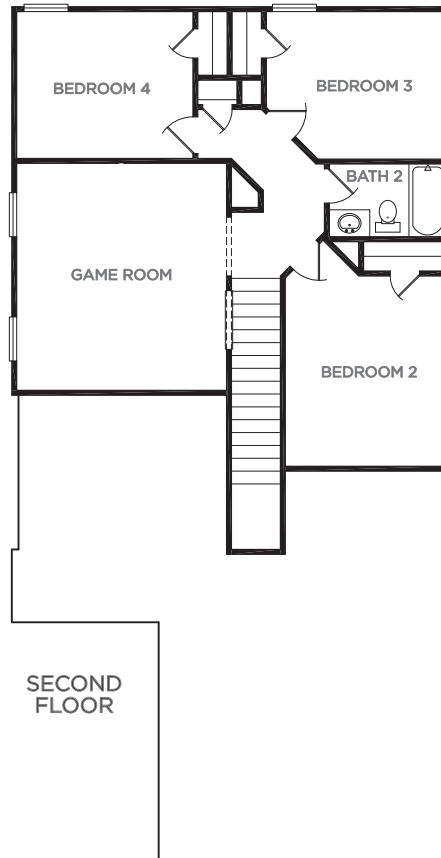

ELEVATION B (WITH STONE)

ELEVATION C (WITH STONE)

ELEVATION D (WITH STONE)

OPTIONAL BAY WINDOW
IN MASTER BEDROOM

OPTIONAL SEPARATE
MASTER BATH TUB &
SHOWER

OPTIONAL BEDROOM 5

OPTIONAL BEDROOM 5
WITH BATH 3

OPTIONAL POWDER
IN GAME ROOM

OPTIONAL 3-CAR GARAGE

OPTIONAL 5 FT.
EXTENDED GARAGE

The Chesapeake

Approximate Square Footage: 1953

4 Bedrooms / 2 Baths

Optional Bedroom 5 / Bath 3

Optional Garage Expansion