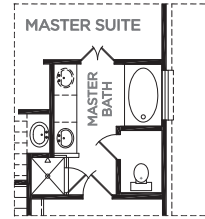

ELEVATION B (WITH STONE)

ELEVATION C (WITH STONE)

ELEVATION D (WITH STONE)

OPTIONAL BAY WINDOW
IN MASTER BEDROOM

OPTIONAL SEPARATE
MASTER BATH TUB &
SHOWER

OPTIONAL BEDROOM 5

OPTIONAL BEDROOM 5
WITH BATH 3

OPTIONAL POWDER
IN GAME ROOM

OPTIONAL 3-CAR GARAGE

OPTIONAL 5 FT.
EXTENDED GARAGE

The Chesapeake

Approximate Square Footage: 1953

4 Bedrooms / 2 Baths

Optional Bedroom 5 / Bath 3

Optional Garage Expansion