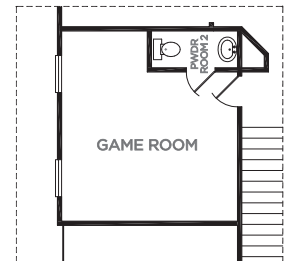

ELEVATION B (WITH STONE)

ELEVATION C (WITH STONE)

ELEVATION D (WITH STONE)

OPTIONAL BAY WINDOW
IN MASTER BEDROOM

OPTIONAL SEPARATE
MASTER BATH TUB &
SHOWER

OPTIONAL BEDROOM 5

OPTIONAL BEDROOM 5
WITH BATH 3

OPTIONAL POWDER
IN GAME ROOM

OPTIONAL 3-CAR GARAGE

OPTIONAL 5 FT.
EXTENDED GARAGE

The Chesapeake

Approximate Square Footage: 1953

4 Bedrooms / 2 Baths

Optional Bedroom 5 / Bath 3

Optional Garage Expansion