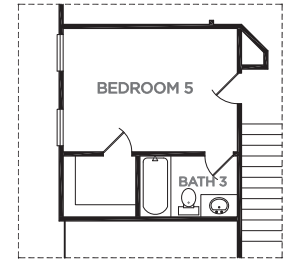

ELEVATION B (WITH STONE)

ELEVATION C (WITH STONE)

ELEVATION D (WITH STONE)

OPTIONAL BAY WINDOW
IN MASTER BEDROOM

OPTIONAL SEPARATE
MASTER BATH TUB &
SHOWER

OPTIONAL BEDROOM 5

OPTIONAL BEDROOM 5
WITH BATH 3

OPTIONAL POWDER
IN GAME ROOM

OPTIONAL 3-CAR GARAGE

OPTIONAL 5 FT.
EXTENDED GARAGE

The Chesapeake

Approximate Square Footage: 1953

4 Bedrooms / 2 Baths

Optional Bedroom 5 / Bath 3

Optional Garage Expansion