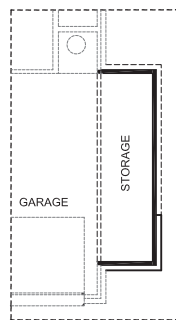

ELEVATION B (WITH STONE)

ELEVATION C (WITH STONE)

ELEVATION D (WITH STONE)

OPTIONAL BAY WINDOW
IN MASTER BEDROOM

OPTIONAL SEPARATE
MASTER BATH TUB &
SHOWER

OPTIONAL BEDROOM 5

OPTIONAL BEDROOM 5
WITH BATH 3

OPTIONAL POWDER
IN GAME ROOM

OPTIONAL 3-CAR GARAGE

OPTIONAL 5 FT.
EXTENDED GARAGE

The Chesapeake

Approximate Square Footage: 1953

4 Bedrooms / 2 Baths

Optional Bedroom 5 / Bath 3

Optional Garage Expansion