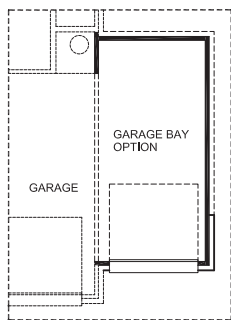

ELEVATION B (WITH STONE)

ELEVATION C (WITH STONE)

ELEVATION D (WITH STONE)

OPTIONAL BAY WINDOW
IN MASTER BEDROOM

OPTIONAL SEPARATE
MASTER BATH TUB &
SHOWER

OPTIONAL BEDROOM 5

OPTIONAL BEDROOM 5
WITH BATH 3

OPTIONAL POWDER
IN GAME ROOM

OPTIONAL 3-CAR GARAGE

OPTIONAL 5 FT.
EXTENDED GARAGE

The Chesapeake

Approximate Square Footage: 1953

4 Bedrooms / 2 Baths

Optional Bedroom 5 / Bath 3

Optional Garage Expansion