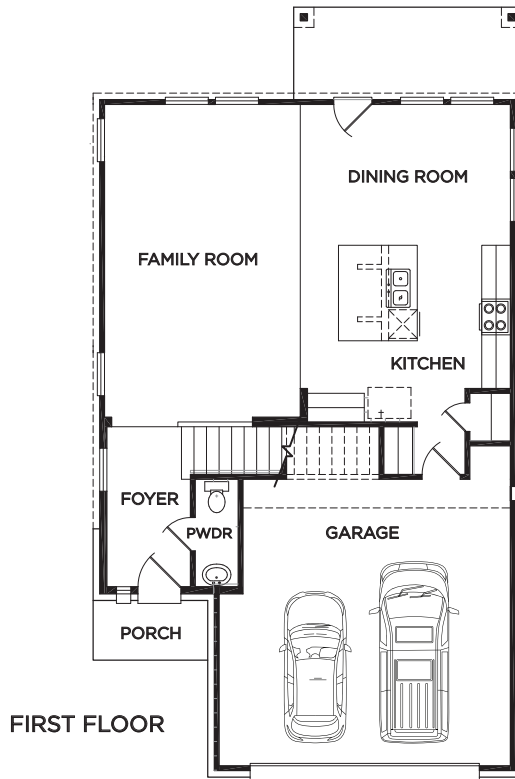

The Chelsea

Freedom
SERIES

ELEVATION A

ELEVATION B

ELEVATION C

ELEVATION D

ELEVATION A (with stone)

ELEVATION B (with stone)

ELEVATION C (with stone)

ELEVATION D (with stone)

OPTIONAL SEPARATE MASTER BATH TUB & SHOWER

OPTIONAL 5 FT. EXTENDED GARAGE

OPTIONAL 3-CAR GARAGE

The Chelsea

Approximate Square Footage: 1978

3 Bedrooms / 2.5 Baths

Upstairs Master Bedroom

Large Family Room Open to Kitchen