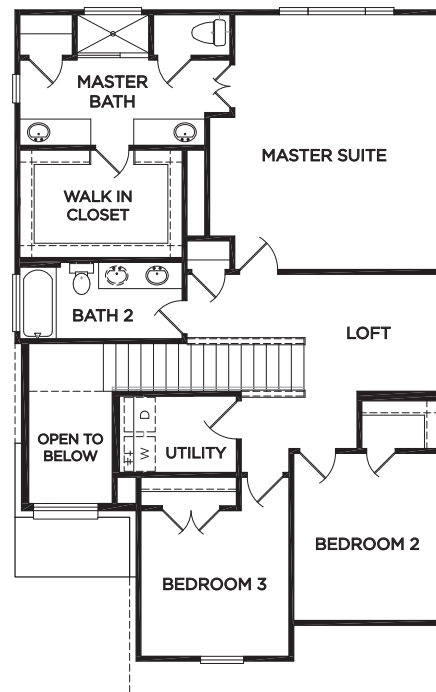

The Chelsea

Freedom
SERIES

ELEVATION A

ELEVATION B

ELEVATION C

ELEVATION D

ELEVATION A (with stone)

ELEVATION B (with stone)

ELEVATION C (with stone)

ELEVATION D (with stone)

OPTIONAL SEPARATE MASTER BATH TUB & SHOWER

OPTIONAL 5 FT. EXTENDED GARAGE

OPTIONAL 3-CAR GARAGE

The Chelsea

Approximate Square Footage: 1978

3 Bedrooms / 2.5 Baths

Upstairs Master Bedroom

Large Family Room Open to Kitchen