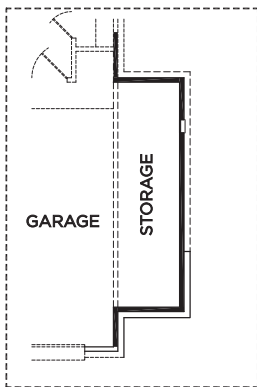

ELEVATION C (with stone)

ELEVATION D (with stone)

OPTIONAL SEPARATE MASTER BATH TUB & SHOWER

OPTIONAL 5 FT. EXTENDED GARAGE

OPTIONAL 3-CAR GARAGE

The Chelsea

Approximate Square Footage: 1978

3 Bedrooms / 2.5 Baths