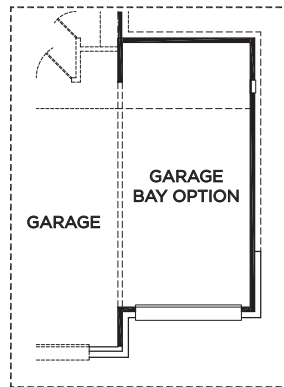

ELEVATION C (with stone)

ELEVATION D (with stone)

OPTIONAL SEPARATE MASTER BATH TUB & SHOWER

OPTIONAL 5 FT. EXTENDED GARAGE

OPTIONAL 3-CAR GARAGE

The Chelsea

Approximate Square Footage: 1978

3 Bedrooms / 2.5 Baths