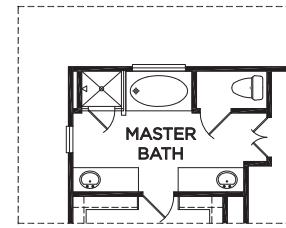

The Chelsea

Freedom
SERIES

ELEVATION A

ELEVATION B

ELEVATION C

ELEVATION D

ELEVATION A (with stone)

ELEVATION B (with stone)

ELEVATION C (with stone)

ELEVATION D (with stone)

OPTIONAL SEPARATE MASTER BATH TUB & SHOWER

OPTIONAL 5 FT. EXTENDED GARAGE

OPTIONAL 3-CAR GARAGE

The Chelsea

Approximate Square Footage: 1978

3 Bedrooms / 2.5 Baths

Upstairs Master Bedroom

Large Family Room Open to Kitchen